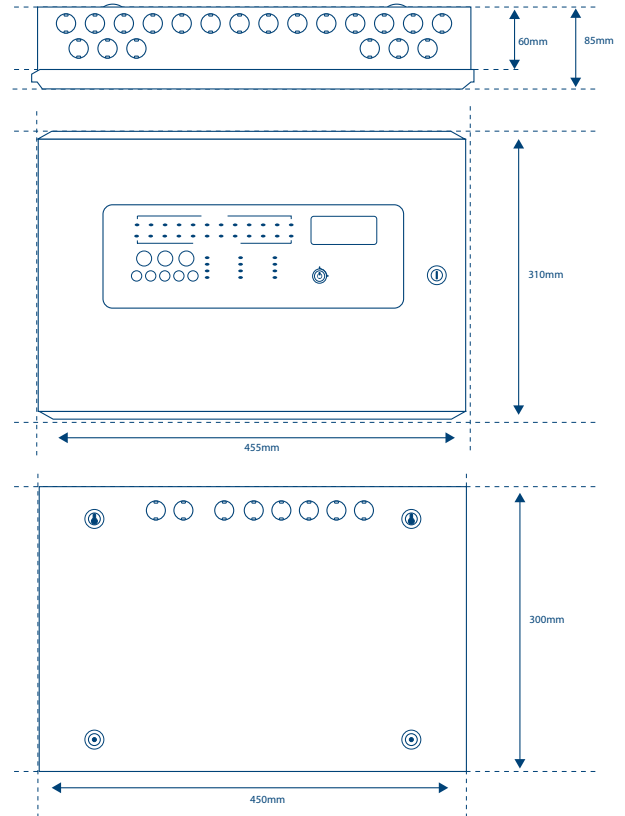

# PULSE2 ALARMSENSE PLUS RECESSING BEZEL

**PRODUCT CODE**

**AS-5006**

## PULSE2 ALARMSENSE PLUS RECESSING BEZEL

*Specifications are subject to change without notice*

EU Fire & Security - Units 2,3,4, The Pavilions, Bridgefold Road, Rochdale, Greater Manchester OL11 5BY

01706 658 880