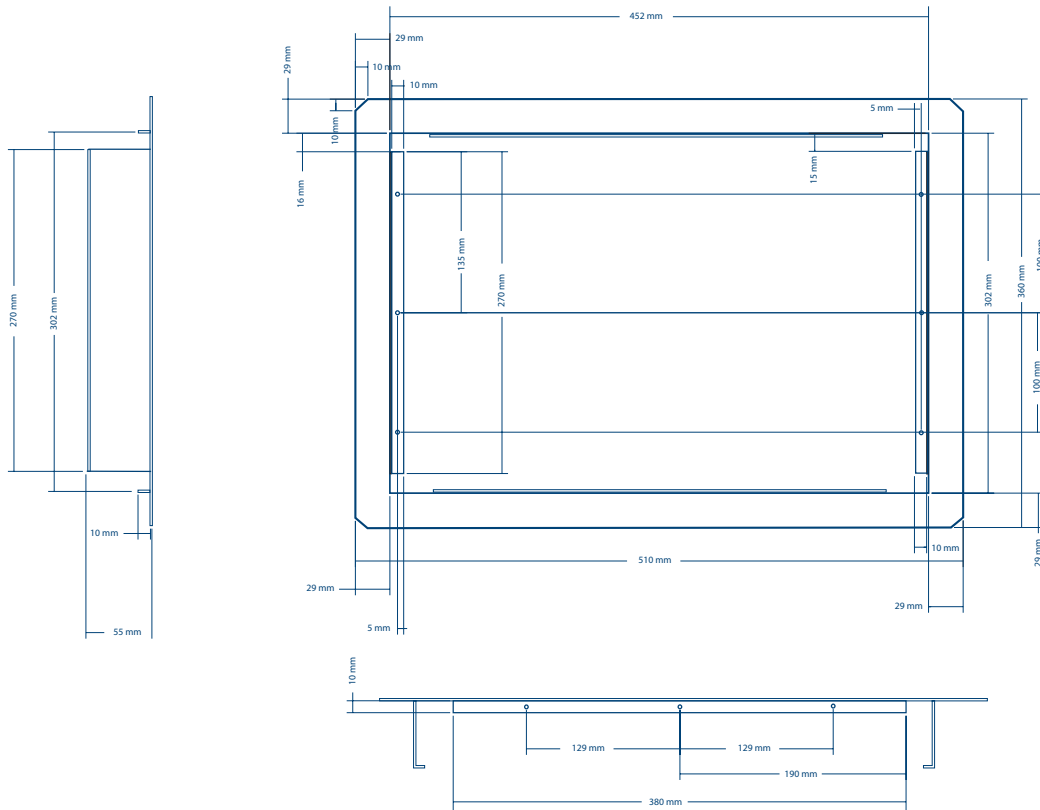

# PULSE2 ALARMSENSE PLUS RECESSING BEZEL

**PRODUCT CODE**

**AS-5006**

## PULSE2 ALARMSENSE PLUS RECESSING BEZEL

*Specifications are subject to change without notice*

EU Fire & Security - Units 2,3,4, The Pavilions, Bridgefold Road, Rochdale, Greater Manchester OL11 5BY

01706 658 880