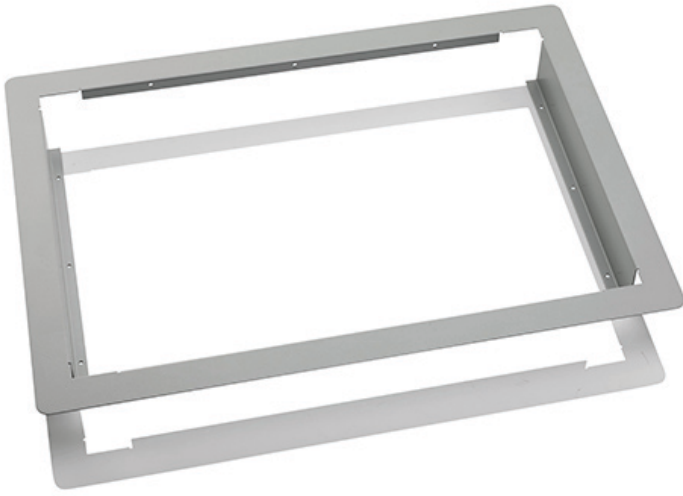

# PULSE2 ALARMSENSE PLUS RECESSING BEZEL

**PRODUCT CODE**

**AS-5006**

## PULSE2 ALARMSENSE PLUS RECESSING BEZEL

*Specifications are subject to change without notice*

EU Fire & Security - Units 2,3,4, The Pavilions, Bridgefold Road, Rochdale, Greater Manchester OL11 5BY

01706 658 880